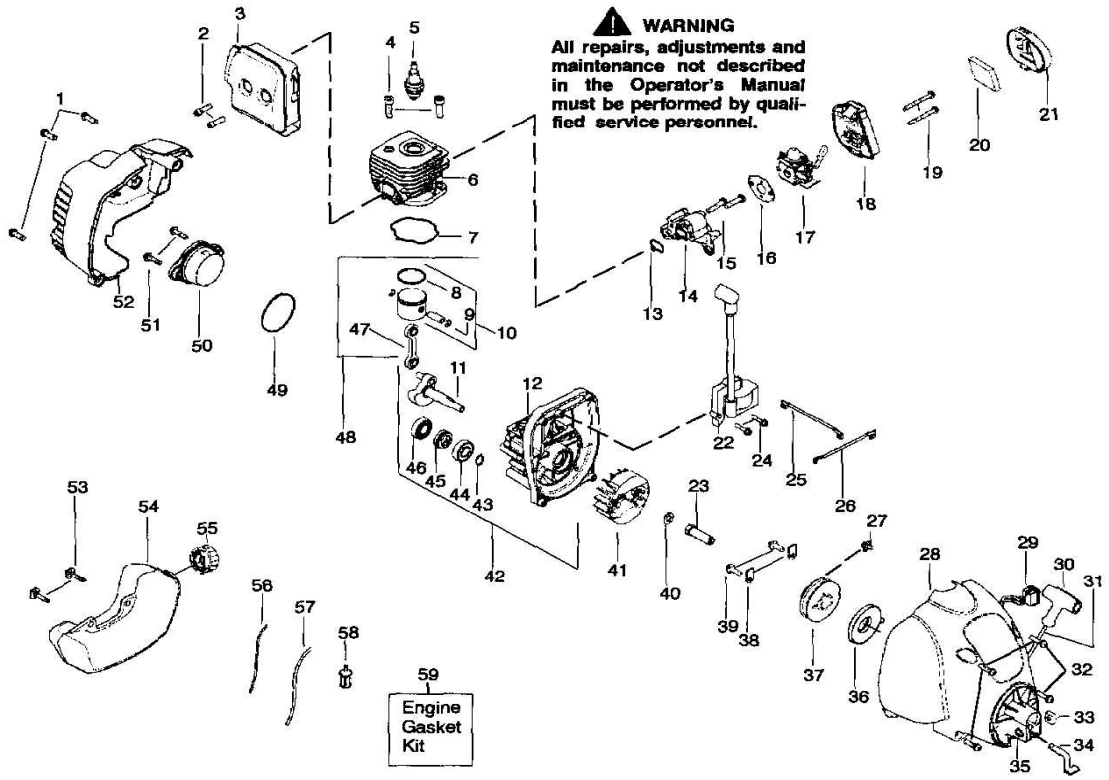

Model WEEDWACKER - 358791010 (DRIVESHAFT/HANDLE/SHIELD)

Diagram Reference Number	Part Description	Part Number
1	ASSEMBLY-THROTTLE CABLE	530057991
2	TRIGGER	530049107
3	THROTTLE HSG. (RIGHT)	530057582
4	SCREW-THROTTLE HSG.	530015880
5	THROTTLE HSG. (LEFT)	530057581
6	BOLT	530015821
7	ASSEMBLY-HANDLE ASSIST (INCL. 6, 8)	530058580
8	WINGNUT	530016152
9	ASSEMBLY-DRIVE SHAFT HSG.	530059291
10	SHAFT-FLEX	530096075
11	SCREW	530016014
12	SCREW-ALIGNMENT	530016224
13	LINE LIMITER	530052285
14	SCREW-LINE LIMITER	530015966
15	BOLT	530015820
16	KIT-SHIELD ASSEMBLY (INCL. 13, 14, 15, 17)	530071771
17	WINGNUT	530016152
18	BRACKET-SHIELD	530096067
19	ASSEMBLY-GEARBOX	530096068
20	ASSEMBLY-TNG VI CUTTING HEAD (INCL. 21, 22, 23, 24)	530096253
21	ASSEMBLY-HUB	530095772
22	SPRING-COMPRESSION	530053241
23	CLIP-RETAINER-HEAD	530401957
24	ACCY-SPOOL W/LINE	71-85930
NI01	OPERATOR MANUAL	545137206
NI02	DECAL-SHAFT WARNING	530055574
NI03	BULB-PURGE	530058709