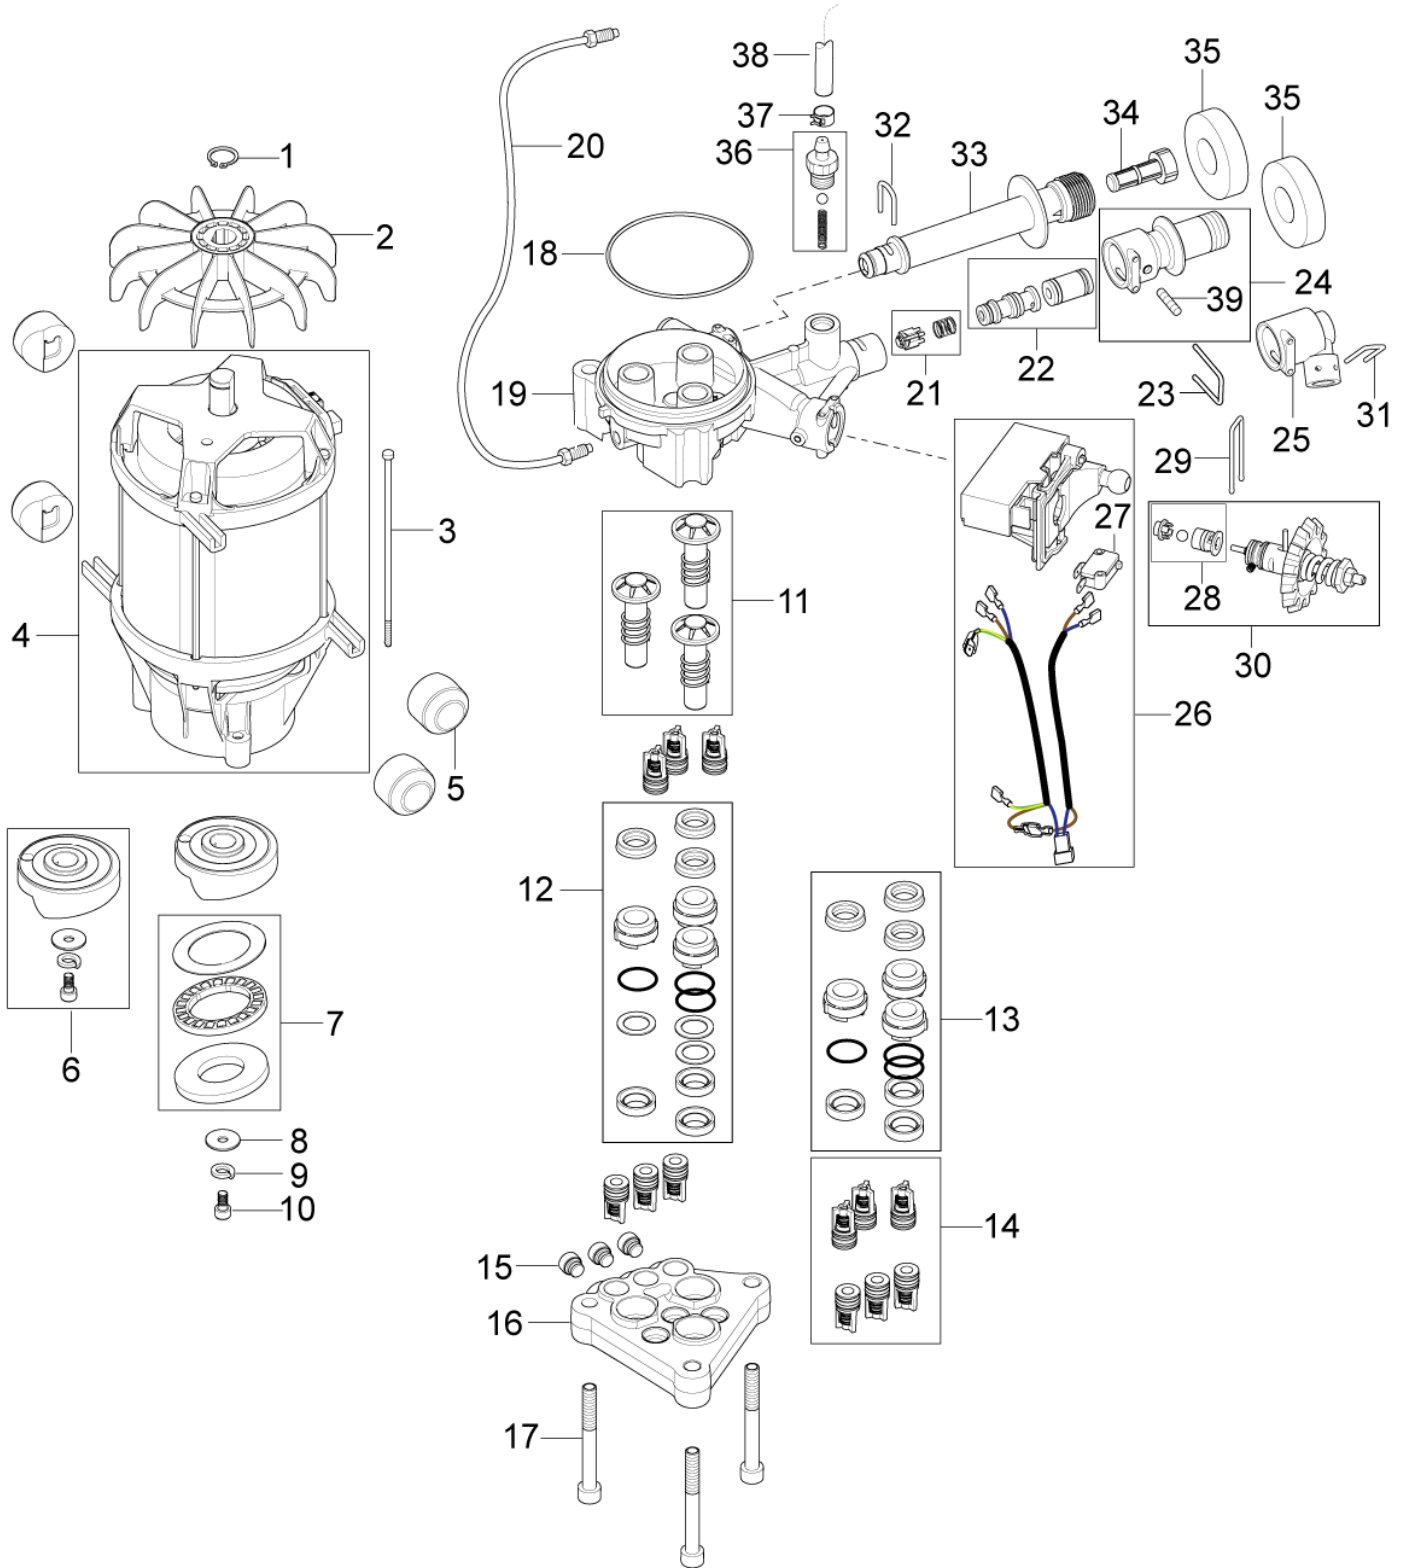

Motor pump unit

POSEIDON 2.2

19-05-2011

Part List ID
POS206

9

Motor pump unit

POSEIDON 2.2

19-05-2011

Part List ID
POS206

10

Pos	Part no.	Qty	Description	EAN
1	127500051	1	LOCK RING	5703887104
2	127500040	1	NEW FAN	5703887104
3	7180924	4	STUD 145 MM	5701715278
4	128500168	1	MOTOR 2.9KW SP	5703887111
			2-22, 2-25	
4	128500169	1	MOTOR 3.3KW SP	5703887111
			2-29	
5	6524050	4	RACK FOR MOTOR	5701715261
6	128500172	1	WOBBLE DISC 10 DEGREE SP	5703887111
			2-29	
6	128500173	1	WOBBLE DISC 9.5 DEGREE SP	5703887111
			2-25	
6	128500175	1	WOBBLE DISC 8.4 DEGREE SP	5703887111
			2-16 50Hz JP, 2-20 US, 2-22 EU, 2-29 KR	
6	128500176	1	WOBBLE DISC 6.9 DEGREE SP	5703887111
			2-16 60Hz JP	
7	1119705	1	BEARING REPAIR KIT	5701715116
8	127130066	1	WASHER D22XD6.4X1.5	5703887102
9	127500050	1	SPRING WASHER	5703887104
10	3913	1	SCREW M6X12	4005337039
11	6526016	1	PISTON KIT	5701715125
			stainless	
11	6528577	1	PISTON.CERAMIC REP.KIT	5701715379
			ceramic	
12	128500178	1	REP SEALING SYS CERAMIC SP	5703887111
13	128500179	1	REP SEALING SYS STAINLESS SP	5703887111
14	6526026	1	VALVE SYSTEM REPAIR KIT	5701715124
15	6528586	3	PLUG WITH O-RING	5701715342
16	127440028	1	CYLINDERHEAD	5703887106
			ceramic pistons	
16	6528616	1	REP-KIT CYLINDER HEAD PLUS 0.3	5701715396
			steel pistons	
17	1814597	3	SCREW M8X70 DIN 912-8.8	5701715124
18	3003654	1	O-RING 80X2 NITRIL 70 SHORE	5701715038
19	128500182	1	CYLINDER BLOCK CPL SP	5703887112
20	128500181	1	PRESSURE METER TUBE CPL SP	5703887111
21	128500183	1	NON RETURN VALVE SP	5703887112
22	128500184	1	INJECTOR 1.64MM SP	5703887112
23	127500021	1	LOCK BRACKET	5703887104
24	128500186	1	DYNAMIC OUTLET STANDARD SP	5703887112
25	128500187	1	DYNAMIC OUTLET XTRA SP	5703887112
26	128500188	1	MICRO SWITCH BOX SYSTEM SP	5703887112
27	128500196	1	MICROSWITCH SP	5703887112
28	128500190	1	EASY START SP	5703887112
29	128500191	1	LOCK BRACKET SP	5703887112
30	128500192	1	VALVE PISTON COMPLETE SP	5703887112
31	6525619	1	LOCK BRACKET. SMALL	5701715342
32	128500200	1	LOCK BRACKET SP	5703887112
33	128500194	1	WATER INLET SP	5703887112
34	128500195	1	INLET FILTER MESH SP	5703887112
35	126486792	2	FOAM SEAL FOR OUTLET INLET	5701715398
36	6528615	1	HOSE TAIL	5701715396