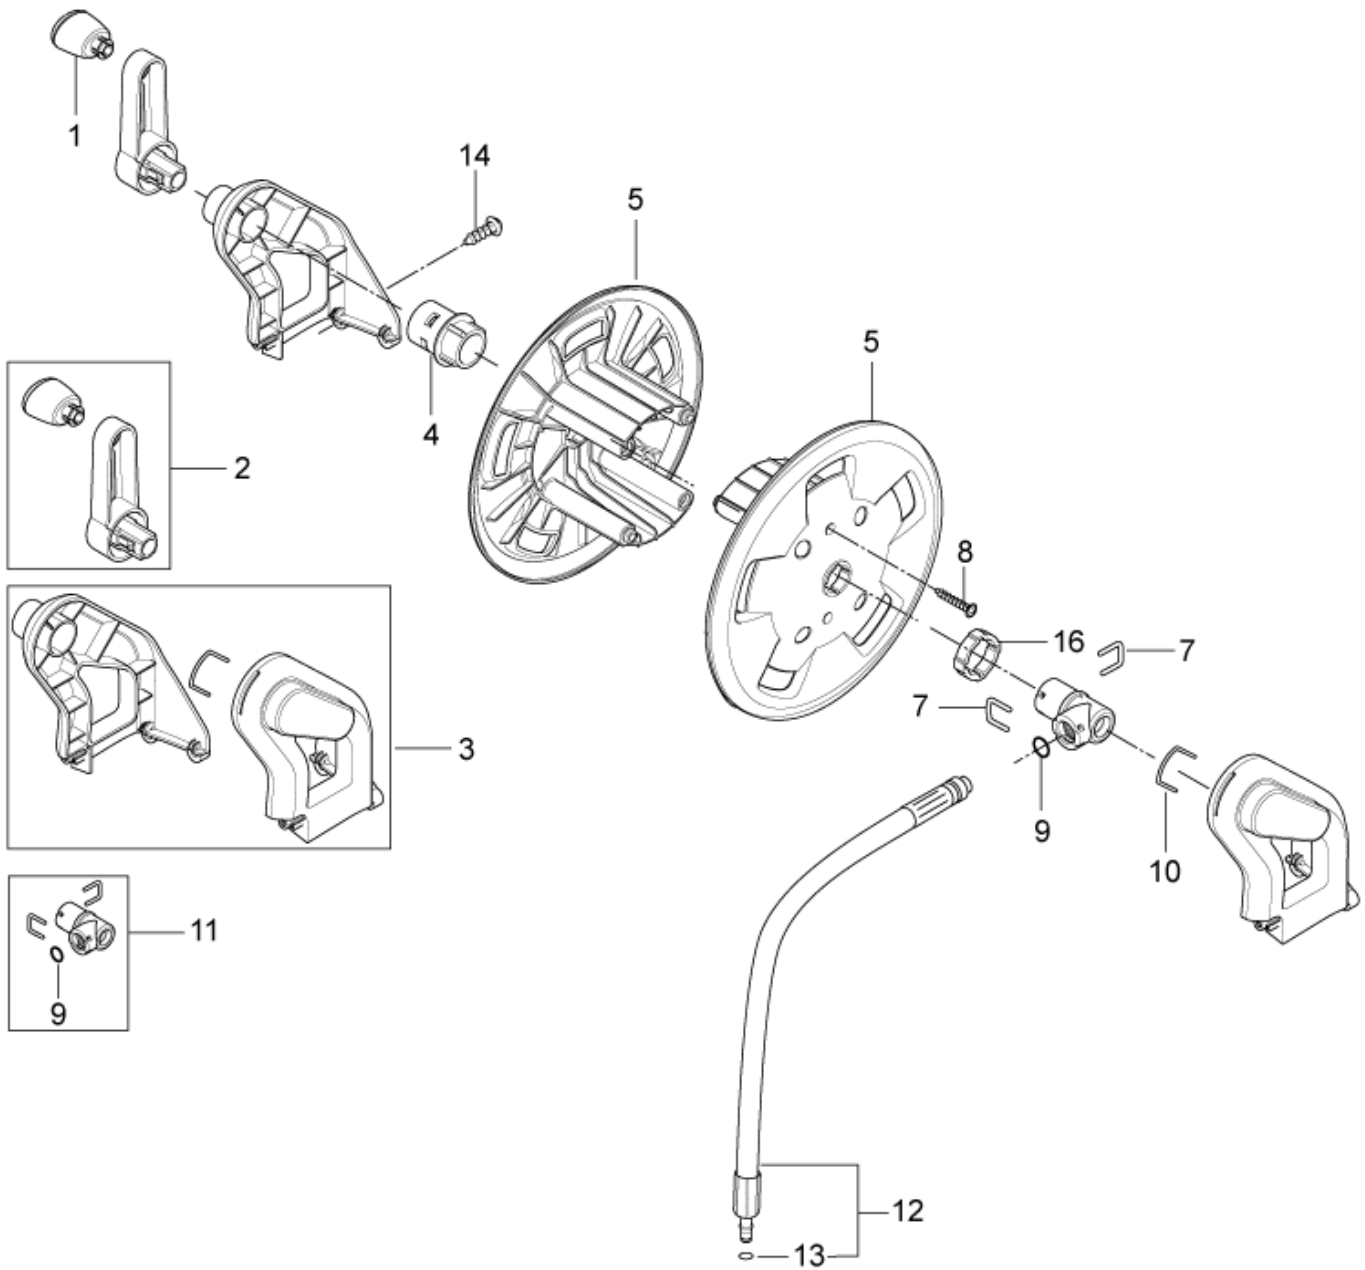

Hose reel

POSEIDON 2.2

19-05-2011

Part List ID
P15204

7

Hose reel

POSEIDON 2.2

19-05-2011

Part List ID
P15204

8

Pos	Part no.	Qty	Description	EAN
1	128500162	1	KNOB FOR HOSE REEL HANDLE SP	5703887111
2	128500163	1	HOSE REEL HANDLE SP	5703887111
3	128500164	1	HOSE REEL SUPPORT SP	5703887111
4	128500165	1	AXLE FOR HOSE REEL SP	5703887111
5	6528570	2	HOSE REEL	5701715379
7	6526487	2	LOCK BRACKET SS	5701715239
8	1814722	2	SCREW K50X35 WN1451 TORX	5701715363
9	3002144	1	O-RING 14.3X2.4 NITRIL 70 SH	5701715038
10	127440229	1	LOCK BRACKET	5703887104
11	127440011	1	ADAPTOR SYSTEM ALTO	5703887103
12	128500166	1	CONNECTION HOSE SP	5703887111
13	3004108	1	O-RING 5.28X1.78 NITRIL 90 SH	5701715038
14	101814782	2	SCREW K50X18 WN 1451 TORX 20	4005337170
16	128500167	1	WASHER FOR HOSE REEL SP	5703887111