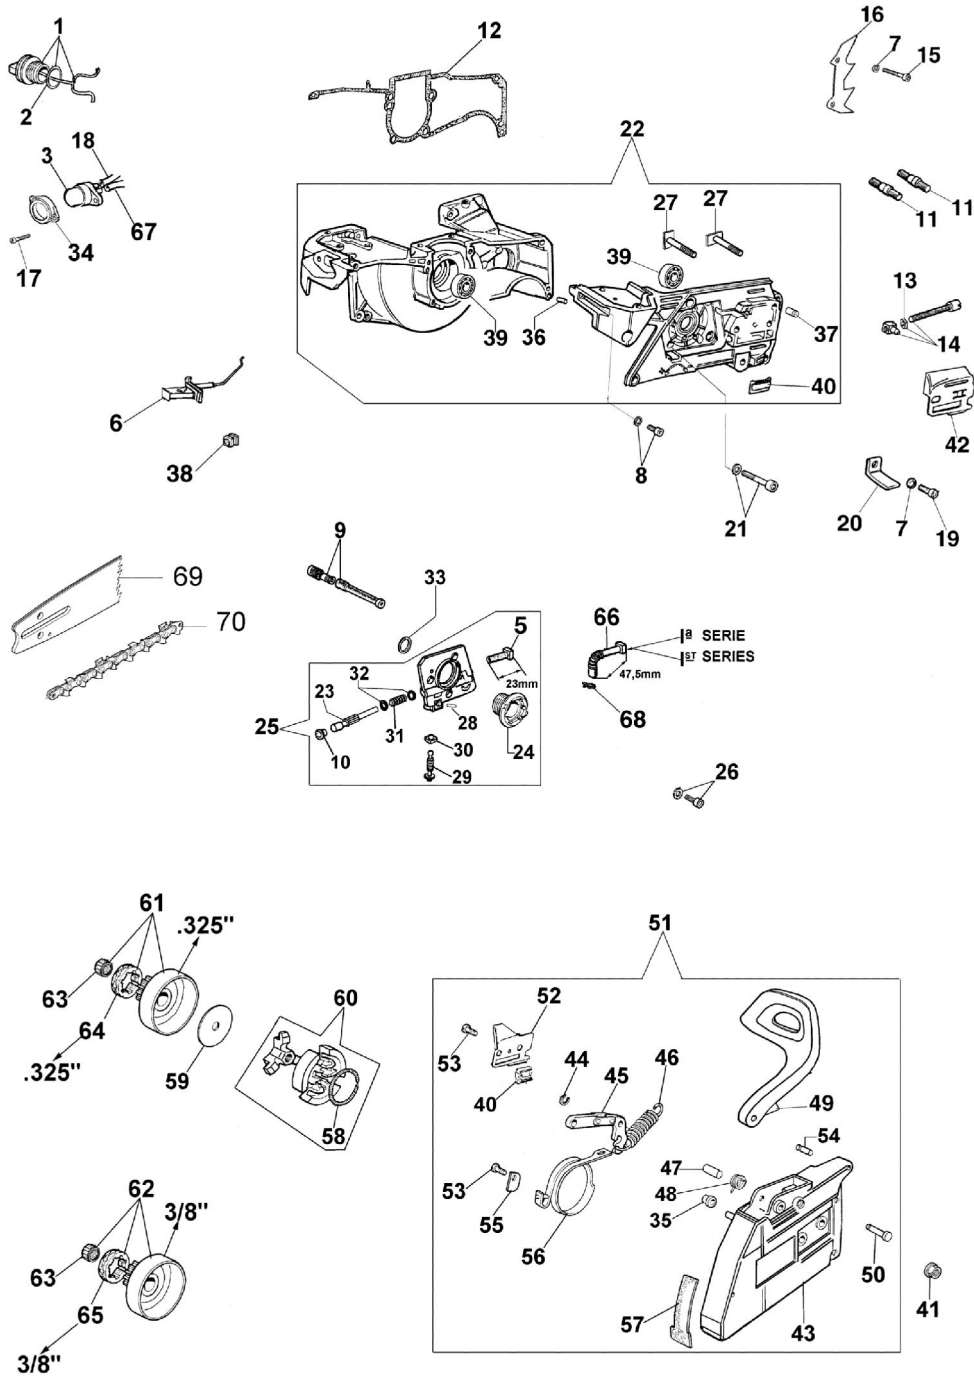

162 Chainsaw - Crankcase and brake

162 Chainsaw - Crankcase and brake

Ref.Nu	Qty	Part number	Description	Validity from	Validity till	Notes	Bulletin
1	1	50012009R	Cap				
2	1	099900090	O-ring				
3	1	50010032R	Air purge				
5	1	50010163	Hose				
6	1	50010065	Starter lever				
7	8	3833073R	Washer				
8	1	005100987	Screw				
9	1	097000147A	Oil suction				
10	1	097000078	Cap				
11	2	094500141AR	Stud				
12	1	50010047AR	Gasket				
13	1	50010079	Clamp				
14	1	50010151	Chain tensioner				
15	4	006100303R	Screw				
16	1	50010050B	Spike				
17	2	3960106R	Screw				
18	1	50010090A	Hose				
19	1	006000251R	Screw				
20	1	097000283	Chain catcher				
21	4	3801035	Screw				
22	1	50010347	Crankcase assy				BT4-090-01/08
23	1	097000069B	Piston pump				
24	1	50010036AR	Worm gear				BT4-081-11/06
25	1	50012138	Oil pump				BT4-081-11/06
26	3	006000024R	Screw				
27	2	50010301	Screw				
28	1	097000062	Pin				
29	1	50010037	Screw				
30	1	097000068	Clamp				
31	1	097000071A	Spring				
32	2	097000070	Washer				
33	1	50010044	Washer				
34	1	50010175	Guard				
35	1	006000300	Bushing				
36	1	3023008R	Plug				
37	1	097000229R	Breather valve				
38	1	097000057	Grommet				
39	2	3034012R	Bearing				
40	1	50070149	Guard				
41	2	50010148R	Nut				
42	1	50010010AR	Plate