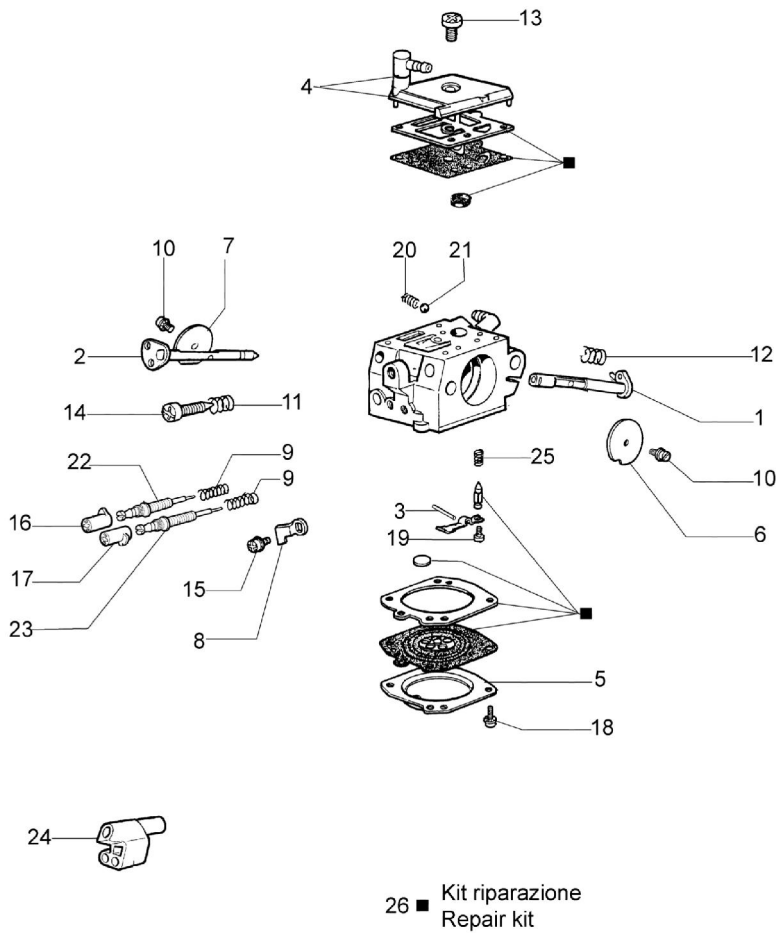

162 Chainsaw - Carburetor HDA-160F

Walbro HDA-160F

162 Chainsaw - Carburetor HDA-160F

Ref.Nu	Qty	Part number	Description	Validity from	Validity till	Notes	Bulletin
1	1	50010095	Shaft				
2	1	50010096	Shaft				
3	1	003300201	Spindle				
4	1	50010097	Cover				
5	1	50010098	Cover				
6	1	50010099	Shutter				
7	1	50010100	Shutter				
8	1	50010101	Clamp				
9	2	095000147	Spring				
10	2	035000160	Screw				
11	1	094600148	Spring				
12	1	50010106	Spring				
13	1	50010109	Screw				
14	1	074000240	Adjust.screw				
15	1	003300209	Screw				
16	1	2318694	Cap				
17	1	2318695	Cap				
18	1	035000162	Screw				
19	1	003300202	Screw				
20	1	095000146	Spring				
21	1	094600143	Ball				
22	1	2318782	Screw H				
23	1	2318781	Screw L				
24	1	50010125	Screw guide				
25	1	50070164	Spring				
26	1	2318673	Repair kit