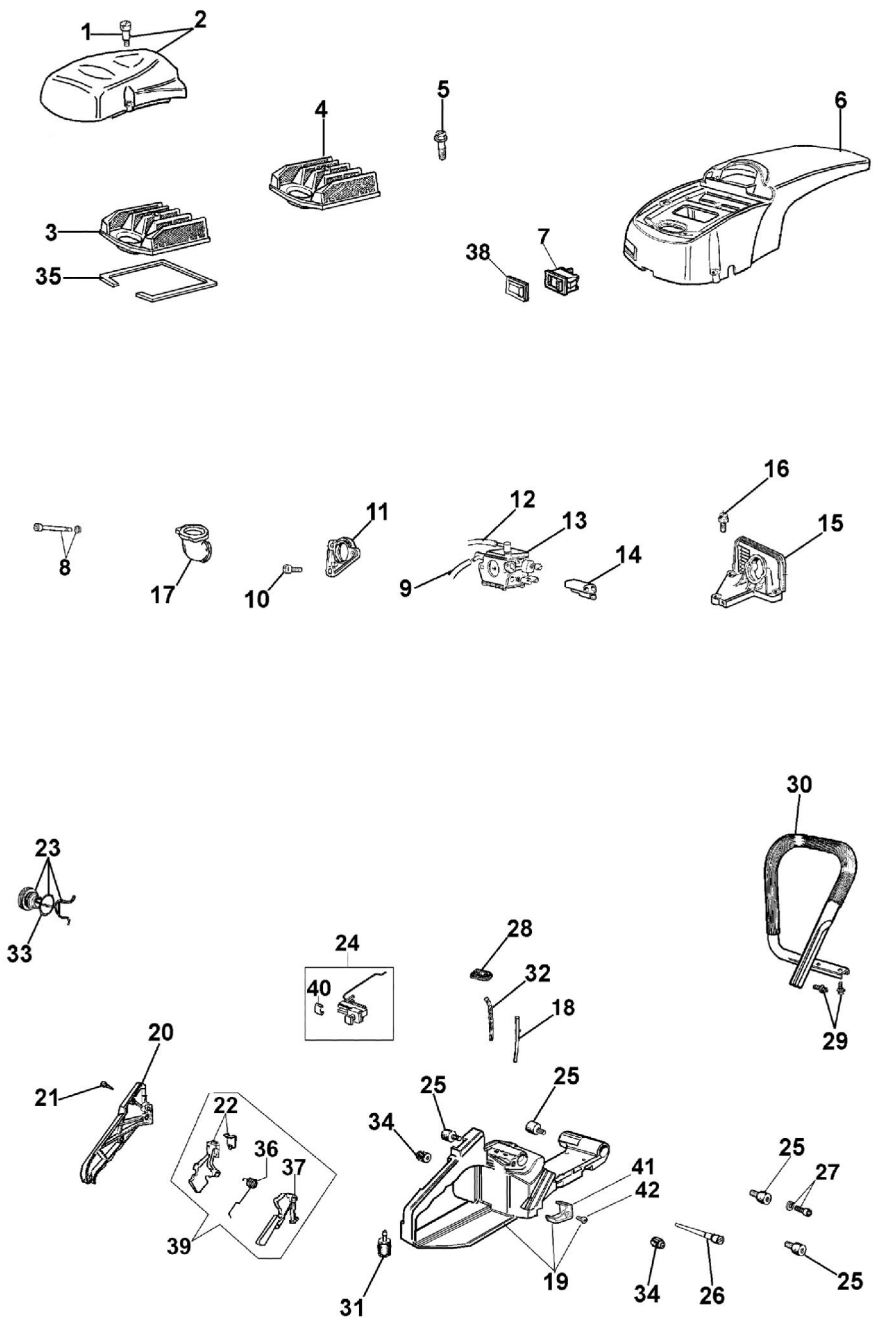

162 Chainsaw - Fuel tank and air filter

162 Chainsaw - Fuel tank and air filter

Ref.Nu	Qty	Part number	Description	Validity from	Validity till	Notes	Bulletin
1	1	093000468A	Screw				
2	1	50012048A	Cover				
3	1	097000044R	Air filter flock				BT1- 017- 07/07
4	1	098000092R	Air filter nylon				BT1- 017- 07/07
5	1	099900296R	Screw				
6	1	50012099R	Clutch cover				
7	1	2317021R	Switch				
8	2	61052009B	Screw				
9	1	098000319	Hose				
10	3	3960057R	Screw				
11	1	50010028	Flange				
12	1	094000215A	Hose				
13	1	50010302A	Carburetor kit HDA-160F				
14	1	50010125	Screw guide				
15	1	50010017	Support				
16	3	097000092AR	Screw				
17	1	50010027R	Manifold				
18	1	61060012A	Hose				
19	1	50010227DR	Fuel tank	matr.9601050001			BT4- 097- 07/09, BT4- 108- 02/11
20	1	50010083	Cover				
21	1	3960040R	Screw				
22	1	50010157	Throttle lever				
23	1	50012008R	Cap				
24	1	52022048A	Throttle rod				BT4- 097- 07/09
25	4	097000038AR	Shock absorber				
26	1	099900083A	Breather valve				
27	8	006000251R	Screw				
28	1	50010029	Grommet				
29	1	097000061AR	Screw				
30	1	50020016R	Handle				
31	1	50010218R	Fuel filter				
32	1	098000319	Hose				
33	1	099900090	O-ring				
34	2	50010061R	AV-mount