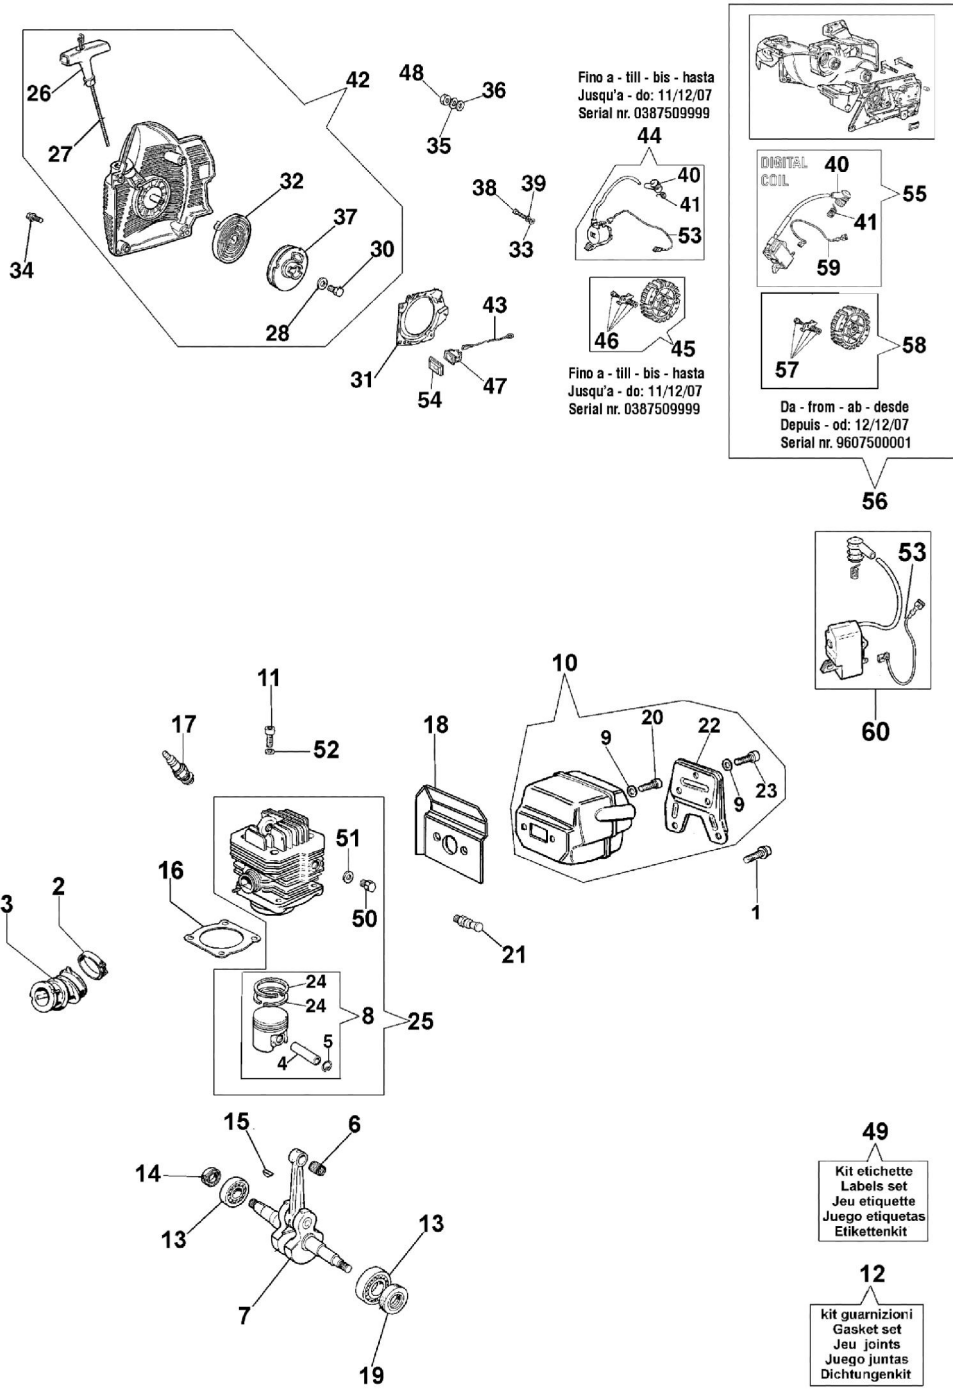

162 Chainsaw - Starter Assy and engine

162 Chainsaw - Starter assy and engine

Ref.Nu	Qty	Part number	Description	Validity from	Validity till	Notes	Bulletin
1	3	097000092AR	Screw				
2	1	50200015AR	Band				BT4-093-10/08
3	1	50010026	Manifold				
4	1	50010031R	Piston pin				
5	2	007201198	Ring				
6	1	3037014	Bearing				
7	1	50010115R	Crankshaft				
8	1	50092013	Piston assy				
9	2	3033074	Washer				
10	1	50022044	Muffler				
11	4	005100906AR	Screw				
12	1	50012052A	Gasket set				
13	2	3034012R	Bearing				
14	1	094500004R	Seal ring				
15	1	094500028R	Key				
16	1	50010046B	Gasket				
17	1	3055114	Spark plug				
18	1	50010058A	Gasket				
19	1	007201313R	Seal ring				
20	2	3801045R	Screw				
21	1	50010215	Decompressor				
22	1	50010145	Cover				
23	3	3801052R	Screw				
24	2	50020004R	Piston ring Ø48				
25	1	50022052B	Cylinder				
26	1	097000064AR	Handle				
27	1	098000079R	Starter rope				
28	1	3918006	Washer				
30	1	3908036	Screw				
31	1	50010019A	Flange				
32	1	004000132R	Spring				
33	2	3916004R	Washer				
34	4	097000092AR	Screw				
35	1	3833080	Washer				
36	1	005000361	Washer				
37	1	52010439CR	Pulley				BT4-080-10/06
38	2	094000227	Screw				
39	2	006000315R	Washer				
40	1	094600097A	Spark plug cap				
41	1	094600169A	Spring				
42	1	50010315BR	Starter assy				
43	1	097000121A	Cable