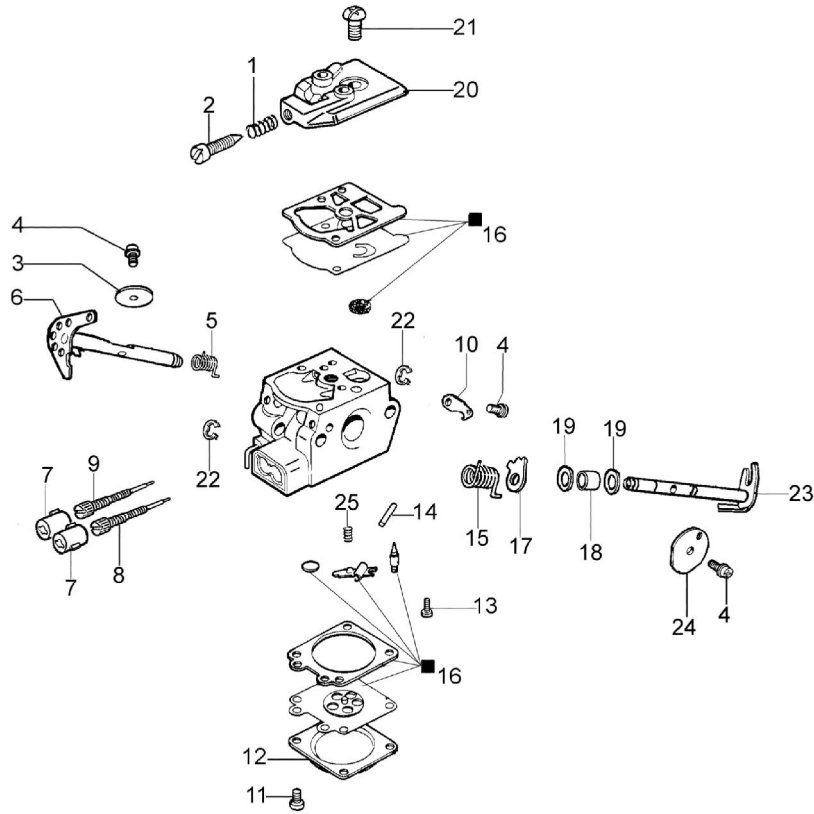

141 SP Chainsaw - Carburetor WT-780D

WT-780D

16 ■ KIT RIPARAZIONE
REPAIR KIT

141 SP Chainsaw - Carburetor WT-780D

Ref.Nu	Qty	Part number	Description	Validity from	Validity till	Notes	Bulletin
1	1	094600148	Spring				
2	1	074000240	Adjust.screw				
3	1	095000141	Shutter				
4	3	50010141	Screw				
5	1	094600208	Spring				
6	1	2318753	Shaft				
7	2	2318867	Cap				
8	1	2318837	Adjust. screw				
9	1	2318893	Adjusting screw				
10	1	2318743	Throttle lever				
11	4	035000162	Screw				
12	1	2318191	Cover				
13	1	003300202	Screw				
14	1	003300201	Spindle				
15	1	50050115	Spring				
16	1	2318671	Repair kit				
17	1	2318742	Lever				
18	1	2318751	Bushing				
19	2	50010265	Washer				
20	1	50050107	Cover				
21	1	003300197	Screw				
22	2	095000164	Ring				
23	1	2318764	Shaft				
24	1	094600140	Shutter