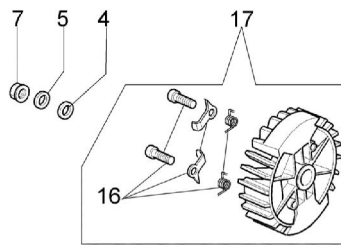

141 SP Chainsaw - Starter Assy

141 SP Chainsaw - Starter assy

Ref.Nu	Qty	Part number	Description	Validity from	Validity till	Notes	Bulletin
1	1	50172005R	Starter assy				
2	1	50170017R	Starter handle				
3	1	50070123R	Starter rope				
4	1	005000361	Washer				
5	1	3833080	Washer				
6	1	50050073R	Spring				
7	1	004000142	Nut				
8	1	50170153R	Starter pulley				
9	1	50160024	Screw				
10	4	3960115R	Screw				
11	2	3960075	Screw				
12	2	006000315R	Washer				
13	2	3916004R	Washer				
14	1	50170144CR	Ignition coil				
15	1	50170090R	Cable				
16	1	50072029	Pawl kit				
17	1	50170015R	Flywheel				
18	1	50170154R	Spring				
19	1	50170155R	Insert				
20	1	50050126	Spark plug cap				
21	1	50050127	Spring				
23	1	2304073	Wrench 13x19				
22	1	50172018	Labels set