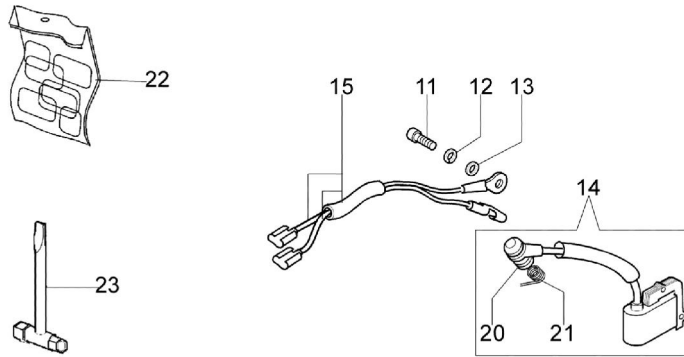

141 SP Chainsaw - Starter Assy

141 SP Chainsaw - Starter assy

Ref.Nu	Qty	Part number	Description	Validity from	Validity till	Notes	Bulletin
1	1	50172005R	Starter assy				
2	1	50170017R	Starter handle				
3	1	50070123R	Starter rope				
4	1	005000361	Washer				
5	1	3833080	Washer				
6	1	50050073R	Spring				
7	1	004000142	Nut				
8	1	50170153R	Starter pulley				
9	1	50160024	Screw				
10	4	3960115R	Screw				
11	2	3960075	Screw				
12	2	006000315R	Washer				
13	2	3916004R	Washer				
14	1	50170144CR	Ignition coil				
15	1	50170090R	Cable				
16	1	50072029	Pawl kit				
17	1	50170015R	Flywheel				
18	1	50170154R	Spring				
19	1	50170155R	Insert				
20	1	50050126	Spark plug cap				
21	1	50050127	Spring				
23	1	2304073	Wrench 13x19				
22	1	50172018	Labels set				

141 SP Chainsaw - Engine

141 SP Chainsaw - Engine

Ref.Nu	Qty	Part number	Description	Validity from	Validity till	Notes	Bulletin
1	1	50170010R	Manifold				
2	1	094600103	Band				
3	1	3055101	Spark plug				
4	1	50170031R	Gasket				
5	1	50170027R	Muffler				
6	3	3860117R	Screw				
7	2	004000015R	Piston ring d.40				
8	1	50110047R	Piston pin				
9	2	004900061R	Ring				
10	1	50120034	Piston assy				
11	1	50172021	Complete cylinder				
12	2	50110043R	Spacer				
13	1	50110044R	Bearing				
14	1	3050022R	Gasket				
15	1	094000006R	Bearing				
16	1	3050024R	Seal ring				
17	1	50050016R	Cover				
18	4	3801047	Screw				
19	1	50110045R	Crankshaft				