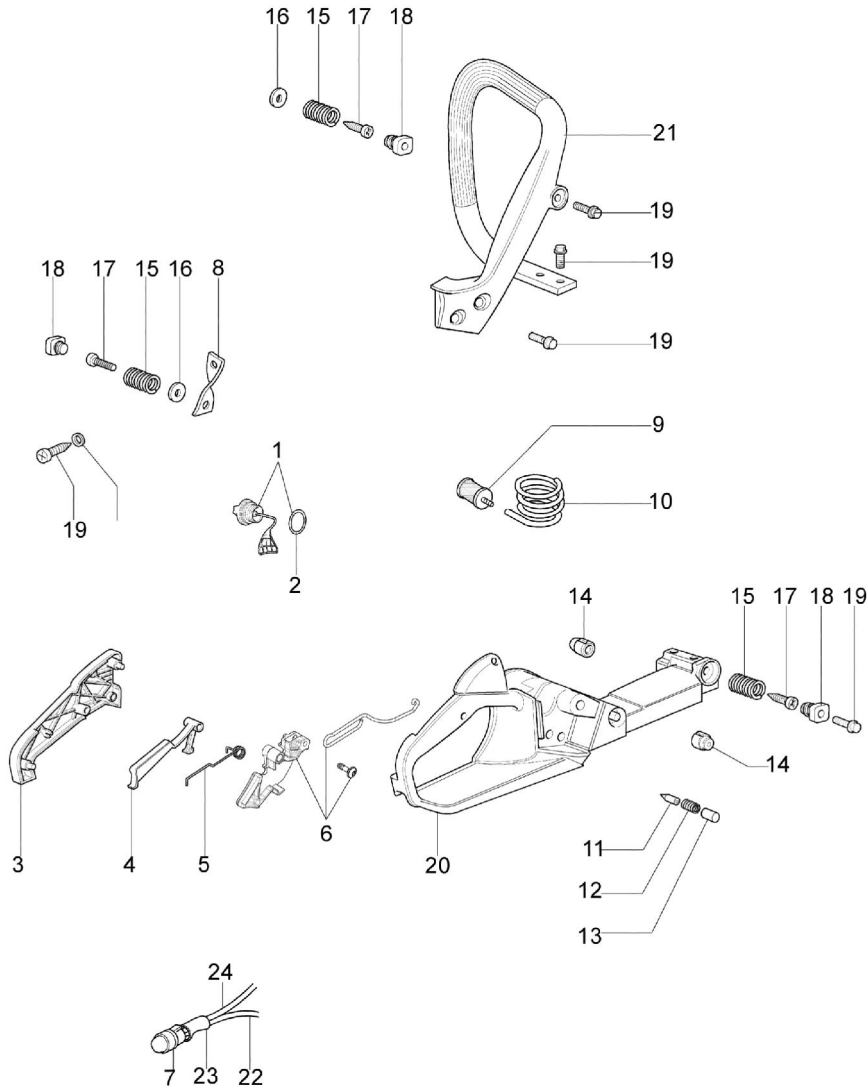

141 SP Chainsaw - Tank-handle

141 SP Chainsaw - Tank-handle

Ref.Nu	Qty	Part number	Description	Validity from	Validity till	Notes	Bulletin
1	1	50052005R	Tank cap				
2	1	3049025	O-ring				
3	1	50170024R	Cover				
4	1	50050096AR	Lever				
5	1	097000028R	Spring				
6	1	50170249A	Throttle lever kit				BT4-104-06/10
7	1	2318817R	Air purge				
8	1	50050123R	Strap				
9	1	094600450R	Fuel filter				
10	1	50170152R	Hose				
11	1	094500577A	Valve				
12	1	094500575R	Spring				
13	1	50050071	Breather valve				
14	3	50010061R	AV-mount				
15	3	50050047AR	Spring				BT4-101-10/09
16	1	3918010R	Washer				
17	3	3960115R	Screw				
18	3	50170034R	Support				
19	7	3960099R	Screw				
20	1	50172007AR	Tank				
21	1	50170026R	Handle				
22	1	50170120R	Hose				
23	1	50170121R	Sheath				
24	1	50060014R	Hose