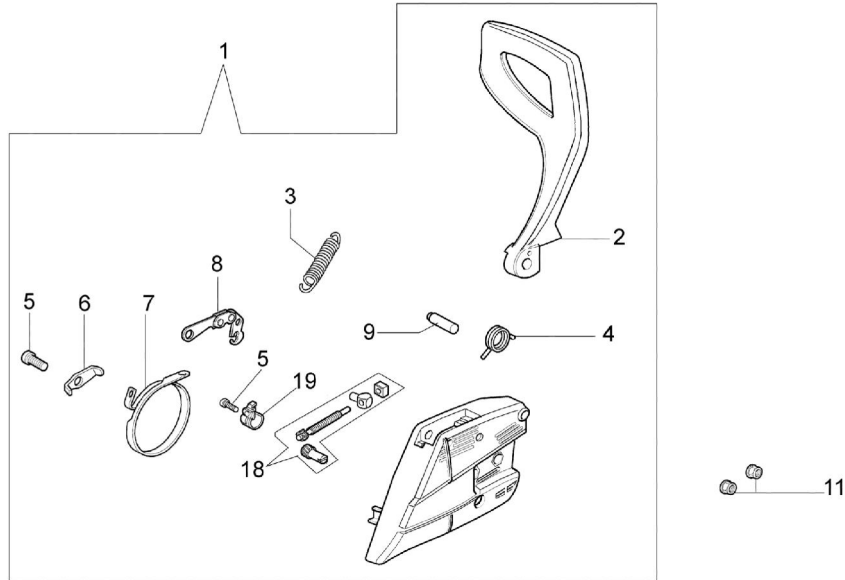

141 SP Chainsaw - Tank-handle

141 SP Chainsaw - Tank-handle

Ref.Nu	Qty	Part number	Description	Validity from	Validity till	Notes	Bulletin
1	1	50052005R	Tank cap				
2	1	3049025	O-ring				
3	1	50170024R	Cover				
4	1	50050096AR	Lever				
5	1	097000028R	Spring				
6	1	50170249A	Throttle lever kit				BT4-104-06/10
7	1	2318817R	Air purge				
8	1	50050123R	Strap				
9	1	094600450R	Fuel filter				
10	1	50170152R	Hose				
11	1	094500577A	Valve				
12	1	094500575R	Spring				
13	1	50050071	Breather valve				
14	3	50010061R	AV-mount				
15	3	50050047AR	Spring				BT4-101-10/09
16	1	3918010R	Washer				
17	3	3960115R	Screw				
18	3	50170034R	Support				
19	7	3960099R	Screw				
20	1	50172007AR	Tank				
21	1	50170026R	Handle				
22	1	50170120R	Hose				
23	1	50170121R	Sheath				
24	1	50060014R	Hose				

141 SP Chainsaw - Clutch-brake

141 SP Chainsaw - Clutch-brake

Ref.Nu	Qty	Part number	Description	Validity from	Validity till	Notes	Bulletin
1	1	50170065R	Chain cover assy				
2	1	50170040R	Guard				
3	1	095000219R	Spring				
4	1	50010088AR	Spring				
5	2	3960070AR	Screw				
6	1	50050125R	Plate				
7	1	50050039R	Brake band				
8	1	097000146	Lever				
9	1	50050064R	Pin				
10	1	004000352	Washer				
11	2	50010148R	Nut				
12	1	094500029	Spring				
13	1	094000129AR	Clutch				
14	1	50060033A	Clutch .325				
15	1	004400285	Washer				
16	1	50060008R	Worm gear .325				
17	1	50030372	Bearing				
18	1	50162017A	Chain tensioner				
19	1	50170044R	Cover				
20	1	093800067R	Bar 16" - cm 41				
21	1	001000722R	Chain .325 x .050 (1.3mm) - 66 links				