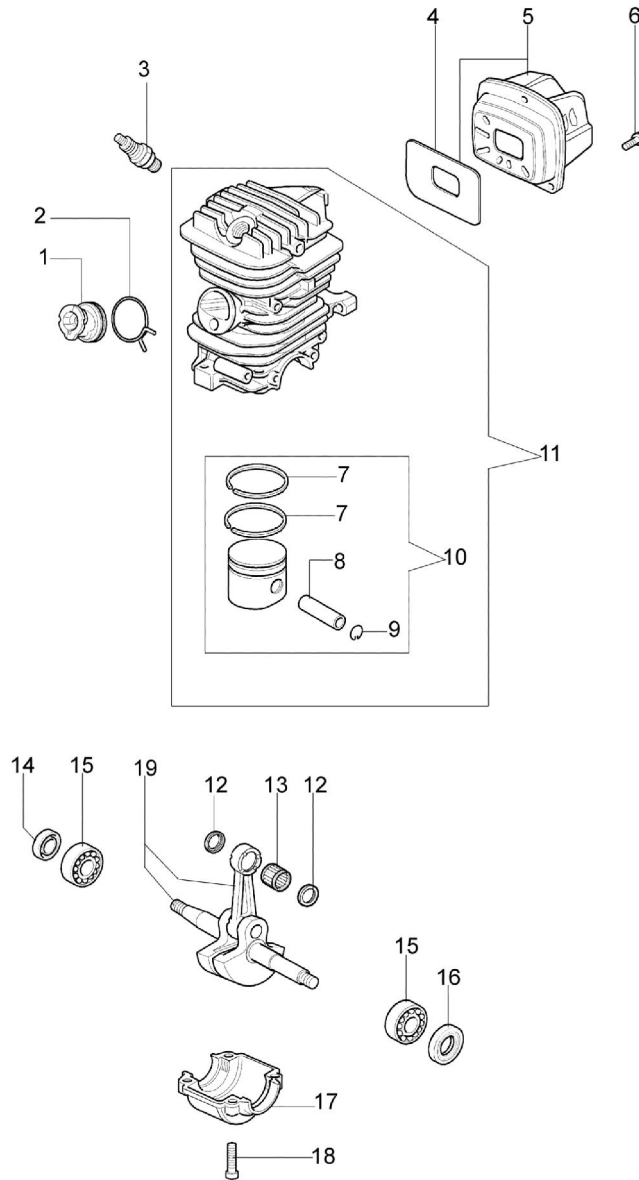

141 SP Chainsaw - Starter Assy

141 SP Chainsaw - Starter assy

Ref.Nu	Qty	Part number	Description	Validity from	Validity till	Notes	Bulletin
1	1	50172005R	Starter assy				
2	1	50170017R	Starter handle				
3	1	50070123R	Starter rope				
4	1	005000361	Washer				
5	1	3833080	Washer				
6	1	50050073R	Spring				
7	1	004000142	Nut				
8	1	50170153R	Starter pulley				
9	1	50160024	Screw				
10	4	3960115R	Screw				
11	2	3960075	Screw				
12	2	006000315R	Washer				
13	2	3916004R	Washer				
14	1	50170144CR	Ignition coil				
15	1	50170090R	Cable				
16	1	50072029	Pawl kit				
17	1	50170015R	Flywheel				
18	1	50170154R	Spring				
19	1	50170155R	Insert				
20	1	50050126	Spark plug cap				
21	1	50050127	Spring				
23	1	2304073	Wrench 13x19				
22	1	50172018	Labels set				

141 SP Chainsaw - Engine

141 SP Chainsaw - Engine

Ref.Nu	Qty	Part number	Description	Validity from	Validity till	Notes	Bulletin
1	1	50170010R	Manifold				
2	1	094600103	Band				
3	1	3055101	Spark plug				
4	1	50170031R	Gasket				
5	1	50170027R	Muffler				
6	3	3860117R	Screw				
7	2	004000015R	Piston ring d.40				
8	1	50110047R	Piston pin				
9	2	004900061R	Ring				
10	1	50120034	Piston assy				
11	1	50172021	Complete cylinder				
12	2	50110043R	Spacer				
13	1	50110044R	Bearing				
14	1	3050022R	Gasket				
15	1	094000006R	Bearing				
16	1	3050024R	Seal ring				
17	1	50050016R	Cover				
18	4	3801047	Screw				
19	1	50110045R	Crankshaft				