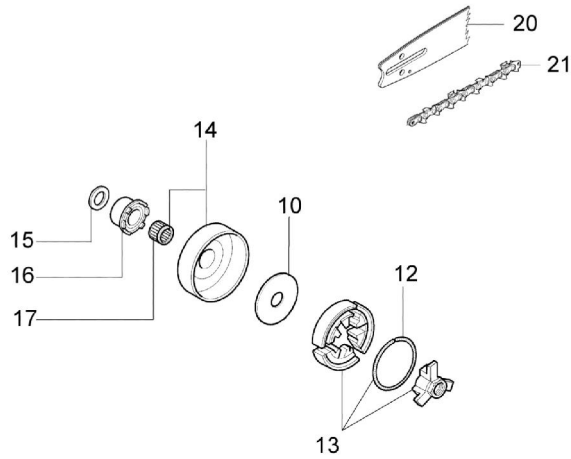

141 SP Chainsaw - Tank-handle

141 SP Chainsaw - Tank-handle

Ref.Nu	Qty	Part number	Description	Validity from	Validity till	Notes	Bulletin
1	1	50052005R	Tank cap				
2	1	3049025	O-ring				
3	1	50170024R	Cover				
4	1	50050096AR	Lever				
5	1	097000028R	Spring				
6	1	50170249A	Throttle lever kit				BT4-104-06/10
7	1	2318817R	Air purge				
8	1	50050123R	Strap				
9	1	094600450R	Fuel filter				
10	1	50170152R	Hose				
11	1	094500577A	Valve				
12	1	094500575R	Spring				
13	1	50050071	Breather valve				
14	3	50010061R	AV-mount				
15	3	50050047AR	Spring				BT4-101-10/09
16	1	3918010R	Washer				
17	3	3960115R	Screw				
18	3	50170034R	Support				
19	7	3960099R	Screw				
20	1	50172007AR	Tank				
21	1	50170026R	Handle				
22	1	50170120R	Hose				
23	1	50170121R	Sheath				
24	1	50060014R	Hose				

141 SP Chainsaw - Clutch-brake

141 SP Chainsaw - Clutch-brake

Ref.Nu	Qty	Part number	Description	Validity from	Validity till	Notes	Bulletin
1	1	50170065R	Chain cover assy				
2	1	50170040R	Guard				
3	1	095000219R	Spring				
4	1	50010088AR	Spring				
5	2	3960070AR	Screw				
6	1	50050125R	Plate				
7	1	50050039R	Brake band				
8	1	097000146	Lever				
9	1	50050064R	Pin				
10	1	004000352	Washer				
11	2	50010148R	Nut				
12	1	094500029	Spring				
13	1	094000129AR	Clutch				
14	1	50060033A	Clutch .325				
15	1	004400285	Washer				
16	1	50060008R	Worm gear .325				
17	1	50030372	Bearing				
18	1	50162017A	Chain tensioner				
19	1	50170044R	Cover				
20	1	093800067R	Bar 16" - cm 41				
21	1	001000722R	Chain .325 x .050 (1.3mm) - 66 links				