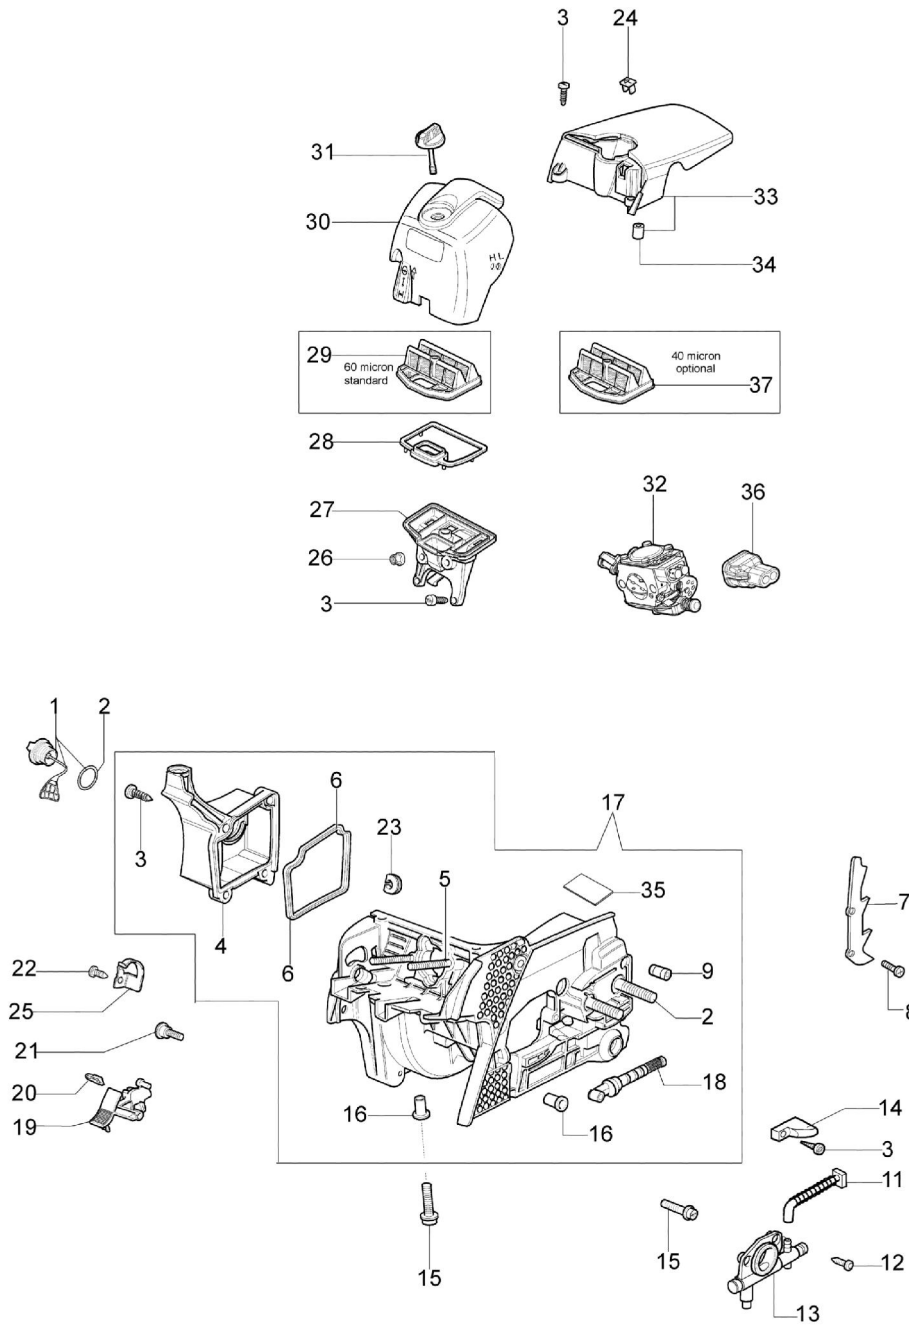

141 SP Chainsaw - Crankcase

141 SP Chainsaw - Crankcase

Ref.Nu	Qty	Part number	Description	Validity from	Validity till	Notes	Bulletin
1	1	50052005R	Tank cap				
2	1	3049025	O-ring				
3	11	3960115R	Screw				
4	1	50170071R	Cover				
5	5	50070067A	Rod				
6	1	50170004R	Gasket				
7	1	50170042R	Spike				
8	2	3960099R	Screw				
9	1	097000229R	Breather valve				
10	2	50050052R	Stud				
11	1	50050049R	Hose				
12	3	3960074	Screw				
13	1	50170051AR	Oil pump				
14	1	094600369R	Guard				
15	5	3860097R	Screw				
16	5	50050067	Spacer				
17	1	50172009R	Crankcase assy				
18	1	50170149R	Oil filter				
19	1	50170060AR	Lever				
20	1	50170062R	Plate				
21	1	50160024	Screw				
22	1	3960070AR	Screw				
23	1	005000347A	Grommet				
24	1	50170032R	Deflector				
25	1	50170061R	Spring				
26	2	3933100R	Nut				
27	1	50170132R	Support				
28	1	50050056BR	Gasket				
29	1	50170036R	Air filter				BT1-019-05/08
30	1	50170079AR	Cover				
31	1	50110007R	Knob				
32	1	2318755DR	Carburetor WT-780F				
33	1	50172020R	Cover				
34	1	50070126R	Spacer				
35	1	50170033R	Guard				
36	1	50170150R	Grommet				
37	1	50170231R	Air filter optional				BT1-019-05/08