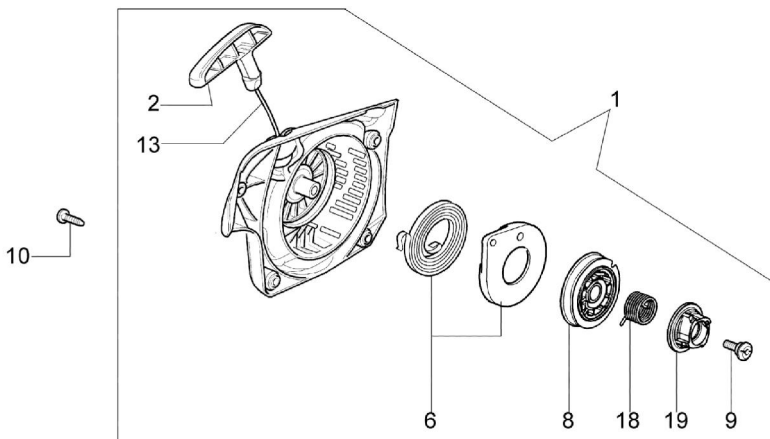

141 SP Chainsaw - Starter Assy

141 SP Chainsaw - Starter assy

Ref.Nu	Qty	Part number	Description	Validity from	Validity till	Notes	Bulletin
1	1	50172005R	Starter assy				
2	1	50170017R	Starter handle				
3	1	50070123R	Starter rope				
4	1	005000361	Washer				
5	1	3833080	Washer				
6	1	50050073R	Spring				
7	1	004000142	Nut				
8	1	50170153R	Starter pulley				
9	1	50160024	Screw				
10	4	3960115R	Screw				
11	2	3960075	Screw				
12	2	006000315R	Washer				
13	2	3916004R	Washer				
14	1	50170144CR	Ignition coil				
15	1	50170090R	Cable				
16	1	50072029	Pawl kit				
17	1	50170015R	Flywheel				
18	1	50170154R	Spring				
19	1	50170155R	Insert				
20	1	50050126	Spark plug cap				
21	1	50050127	Spring				
23	1	2304073	Wrench 13x19				
22	1	50172018	Labels set				

141 SP Chainsaw - Engine

141 SP Chainsaw - Engine

Ref.Nu	Qty	Part number	Description	Validity from	Validity till	Notes	Bulletin
1	1	50170010R	Manifold				
2	1	094600103	Band				
3	1	3055101	Spark plug				
4	1	50170031R	Gasket				
5	1	50170027R	Muffler				
6	3	3860117R	Screw				
7	2	004000015R	Piston ring d.40				
8	1	50110047R	Piston pin				
9	2	004900061R	Ring				
10	1	50120034	Piston assy				
11	1	50172021	Complete cylinder				
12	2	50110043R	Spacer				
13	1	50110044R	Bearing				
14	1	3050022R	Gasket				
15	1	094000006R	Bearing				
16	1	3050024R	Seal ring				
17	1	50050016R	Cover				
18	4	3801047	Screw				
19	1	50110045R	Crankshaft				