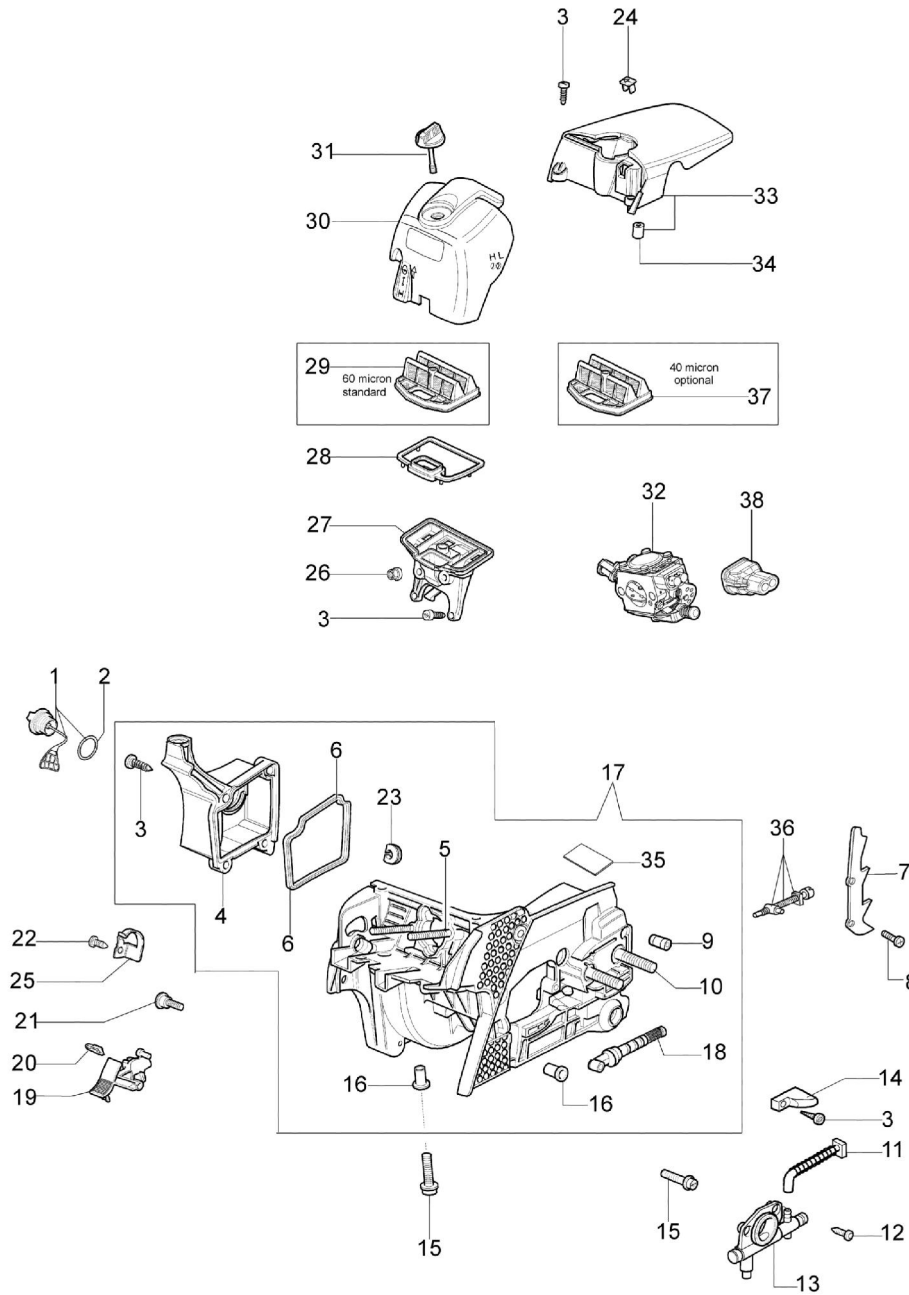

137 Chainsaw - Crankcase

137 Chainsaw - Crankcase

Ref.Nu	Qty	Part number	Description	Validity from	Validity till	Notes	Bulletin
1	1	50052005R	Tank cap				
2	1	3049025	O-ring				
3	5	3960115R	Screw				
4	1	50170071R	Cover				
5	11	50070067A	Rod				
6	1	50170004R	Gasket				
7	1	50170042R	Spike				
8	2	3960099R	Screw				
9	1	097000229R	Breather valve				
10	2	50050052R	Stud				
11	1	50050049R	Hose				
12	3	3960074	Screw				
13	1	50180007AR	Oil pump				
14	1	094600369R	Guard				
15	5	3860097R	Screw				
16	5	50050067	Spacer				
17	1	50172009R	Crankcase assy				
18	1	50170149R	Oil filter				
19	1	50170060AR	Lever				
20	1	50170062R	Plate				
21	1	50160024	Screw				
22	1	3960070AR	Screw				
23	1	005000347A	Grommet				
24	1	50170032R	Deflector				
25	1	50170061R	Spring				
26	2	3933100R	Nut				
27	1	50170132R	Support				
28	1	50050056BR	Gasket				
29	1	50170036R	Air filter				BT1-019-05/08
30	1	50170079AR	Cover				
31	1	50110007R	Knob				
32	1	2318756DR	Carburetor				
33	1	50172020R	Cover				
34	1	50070126R	Spacer				
35	1	50170033R	Guard				
36	1	50050133	Chain tensioner				
37	1	50170231R	Air filter optional				
38	1	50170150R	Grommet