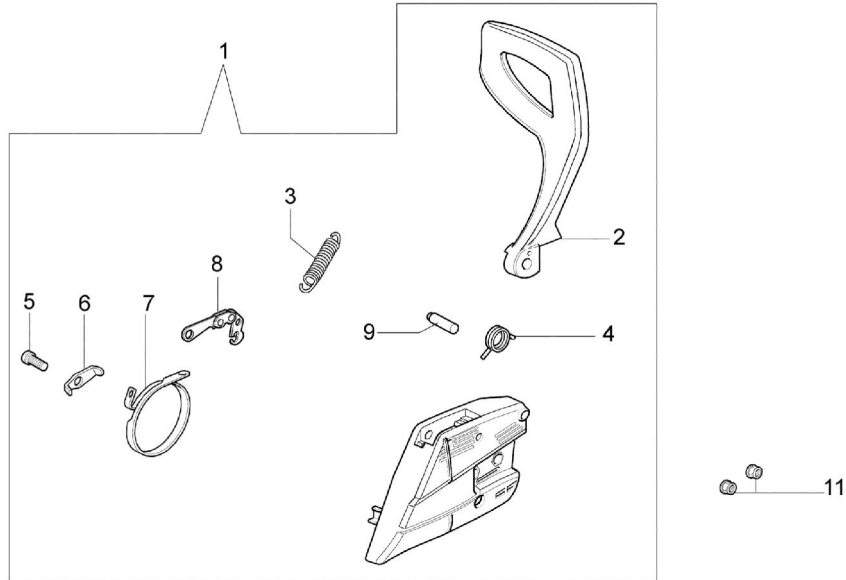

137 Chainsaw - Tank-handle

137 Chainsaw - Tank-handle

Ref.Nu	Qty	Part number	Description	Validity from	Validity till	Notes	Bulletin
1	1	50052005R	Tank cap				
2	1	3049025	O-ring				
3	1	50170024R	Cover				
4	1	50050096AR	Lever				
5	1	097000028R	Spring				
6	1	50170249A	Throttle lever kit				BT4-104-06/10
7	1	50050072	Cap				
8	1	50172007AR	Tank				
9	1	094600450R	Fuel filter				
10	1	50170152R	Hose				
11	1	094500577A	Valve				
12	1	094500575R	Spring				
13	1	50050071	Breather valve				
14	3	50010061R	AV-mount				
15	3	50050047AR	Spring				BT4-101-10/09
16	7	3918010R	Washer				
17	3	3960115R	Screw				
18	3	50170034R	Support				
19	7	3960099R	Screw				
20	1	50050123R	Strap				
21	1	50170026R	Handle				

137 Chainsaw - Clutch-brake

137 Chainsaw - Clutch-brake

Ref.Nu	Qty	Part number	Description	Validity from	Validity till	Notes	Bulletin
1	1	50170129R	Chain cover assy				
2	1	50170040R	Guard				
3	1	095000219R	Spring				
4	1	50010088AR	Spring				
5	1	3960070AR	Screw				
6	1	50050125R	Plate				
7	1	50050039R	Brake band				
8	1	097000146	Lever				
9	1	50050064R	Pin				
10	1	004000352	Washer				
11	2	50010148R	Nut				
12	1	094500029	Spring				
13	1	094000129AR	Clutch				
14	1	50050136A	Chain sprocket 3/8				
15	1	004400285	Washer				
16	1	50050025	Worm gear 3/8				
17	1	50030372	Bearing				
18	1	50030233R	Bar 12" - cm 30				
18	1	50030212R	Bar 14" - cm 35				
19	1	50030235R	Chain .3/8 x .050 (1.3mm) - 45 links				
19	1	50030191R	Chain .3/8 x .050 (1.3mm) - 52 links				