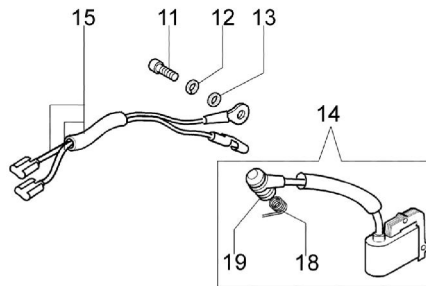

137 Chainsaw - Starter Assy

137 Chainsaw - Starter assy

Ref.Nu	Qty	Part number	Description	Validity from	Validity till	Notes	Bulletin
1	1	50172002R	Starter assy				
2	1	50170017R	Starter handle				
3	1	50070123R	Starter rope				
4	1	005000361	Washer				
5	1	3833080	Washer				
6	1	50050073R	Spring				
7	1	004000142	Nut				
8	1	50170050R	Starter pulley				
9	1	50160024	Screw				
10	4	3960115R	Screw				
11	2	3960075	Screw				
12	2	006000315R	Washer				
13	2	3916004R	Washer				
14	1	50170144CR	Ignition coil				
15	1	50170090R	Cable				
16	1	50072029	Pawl kit				
17	1	50170015R	Flywheel				
18	1	50050127	Spring				
19	1	50050126	Spark plug cap				
20	1	2304073	Wrench 13x19				
21	1	50182004	Labels set