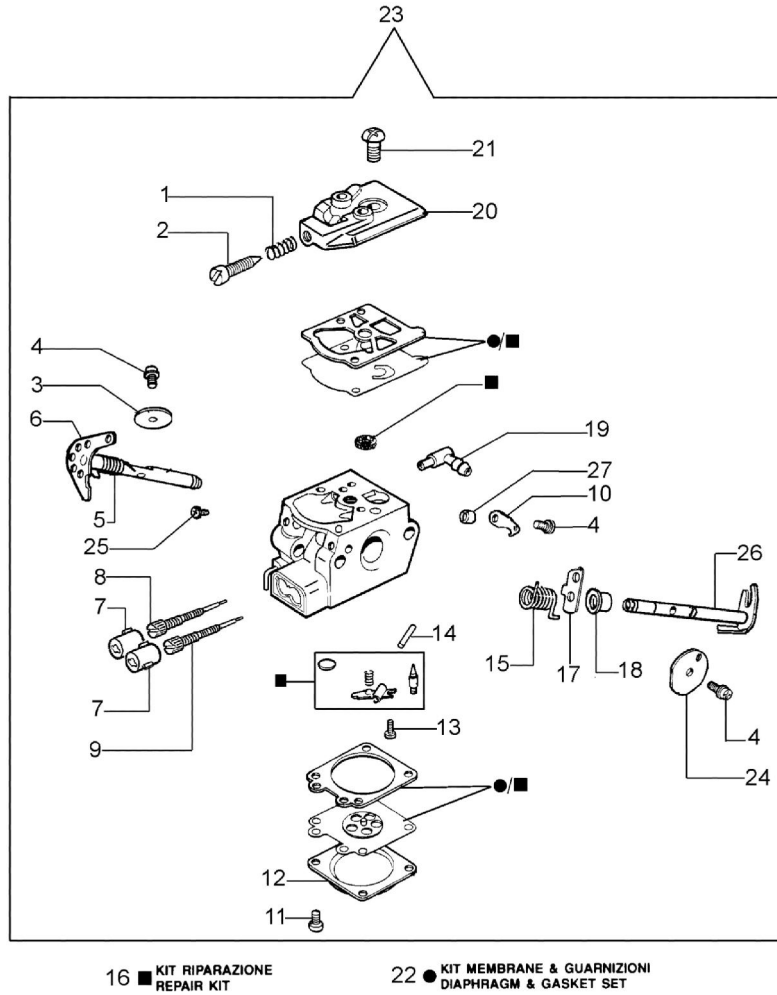

137 Chainsaw - Carburetor WT-781B

137 Chainsaw - Carburetor WT-781B

Ref.Nu	Qty	Part number	Description	Validity from	Validity till	Notes	Bulletin
1	1	094600148	Spring				
2	1	074000240	Adjust.screw				
3	1	095000141	Shutter				
4	3	50010141	Screw				
5	1	094600208	Spring				
6	1	2318757	Shaft				
7	2	2318867	Cap				
8	1	2318837	Adjust. screw				
9	1	2318893	Adjusting screw				
10	1	50050108	Throttle lever				
11	4	035000162	Screw				
12	1	2318191	Cover				
13	1	003300202	Screw				
14	1	003300201	Spindle				
15	1	50050115	Spring				
16	1	2318671	Repair kit				
17	1	50050111	Lever				
18	1	50050109	Bushing				
19	1	50050160	Fitting				
20	1	50050107	Cover				
21	1	003300197	Screw				
22		-	Not available for this product				
23	1	2318756DR	Carburetor				
24	1	094600140	Shutter				
25	1	50050117	Screw				
26	1	2318758	Shaft				
27	1	50050110	Bushing