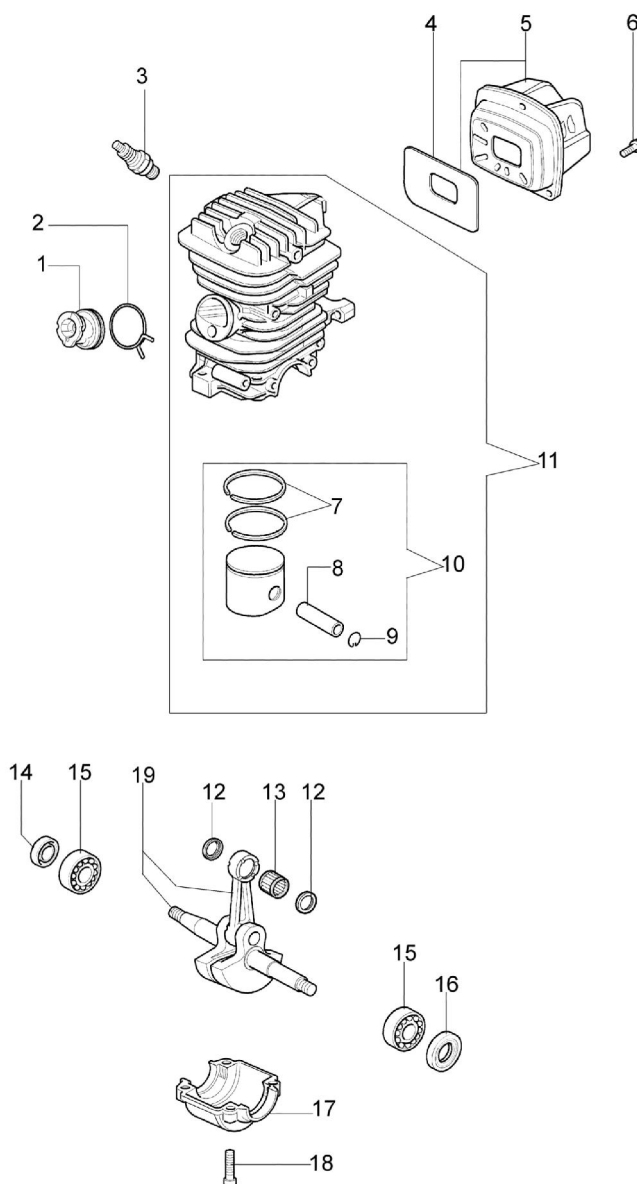

137 Chainsaw - Starter Assy

137 Chainsaw - Starter assy

Ref.Nu	Qty	Part number	Description	Validity from	Validity till	Notes	Bulletin
1	1	50172002R	Starter assy				
2	1	50170017R	Starter handle				
3	1	50070123R	Starter rope				
4	1	005000361	Washer				
5	1	3833080	Washer				
6	1	50050073R	Spring				
7	1	004000142	Nut				
8	1	50170050R	Starter pulley				
9	1	50160024	Screw				
10	4	3960115R	Screw				
11	2	3960075	Screw				
12	2	006000315R	Washer				
13	2	3916004R	Washer				
14	1	50170144CR	Ignition coil				
15	1	50170090R	Cable				
16	1	50072029	Pawl kit				
17	1	50170015R	Flywheel				
18	1	50050127	Spring				
19	1	50050126	Spark plug cap				
20	1	2304073	Wrench 13x19				
21	1	50182004	Labels set				

137 Chainsaw - Engine

137 Chainsaw - Engine

Ref.Nu	Qty	Part number	Description	Validity from	Validity till	Notes	Bulletin
1	1	50170010R	Manifold				
2	1	094600103	Band				
3	1	3055101	Spark plug				
4	1	50170031R	Gasket				
5	1	50170027R	Muffler				
6	3	3860117R	Screw				
7	2	003300015R	Piston ring				BT4-113-05/12
8	1	50110047R	Piston pin				BT4-113-05/12
9	2	004900061R	Ring				BT4-113-05/12
10	1	50110066A	Piston assy Ø38	matr. 0851075308			BT4-113-05/12
11	1	50182005A	Complete cylinder	matr. 0851075308			BT4-113-05/12
12	2	50110043R	Spacer				
13	1	50110044R	Bearing				
14	1	3050022R	Gasket				
15	1	094000006R	Bearing				
16	1	3050024R	Seal ring				
17	1	50050016R	Cover				
18	4	3801047	Screw				
19	1	50110045R	Crankshaft				