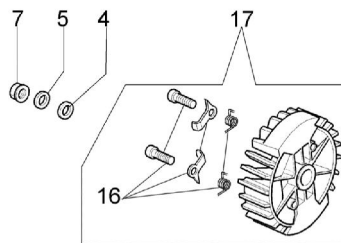

137 Chainsaw - Starter Assy

137 Chainsaw - Starter assy

Ref.Nu	Qty	Part number	Description	Validity from	Validity till	Notes	Bulletin
1	1	50172002R	Starter assy				
2	1	50170017R	Starter handle				
3	1	50070123R	Starter rope				
4	1	005000361	Washer				
5	1	3833080	Washer				
6	1	50050073R	Spring				
7	1	004000142	Nut				
8	1	50170050R	Starter pulley				
9	1	50160024	Screw				
10	4	3960115R	Screw				
11	2	3960075	Screw				
12	2	006000315R	Washer				
13	2	3916004R	Washer				
14	1	50170144CR	Ignition coil				
15	1	50170090R	Cable				
16	1	50072029	Pawl kit				
17	1	50170015R	Flywheel				
18	1	50050127	Spring				
19	1	50050126	Spark plug cap				
20	1	2304073	Wrench 13x19				
21	1	50182004	Labels set