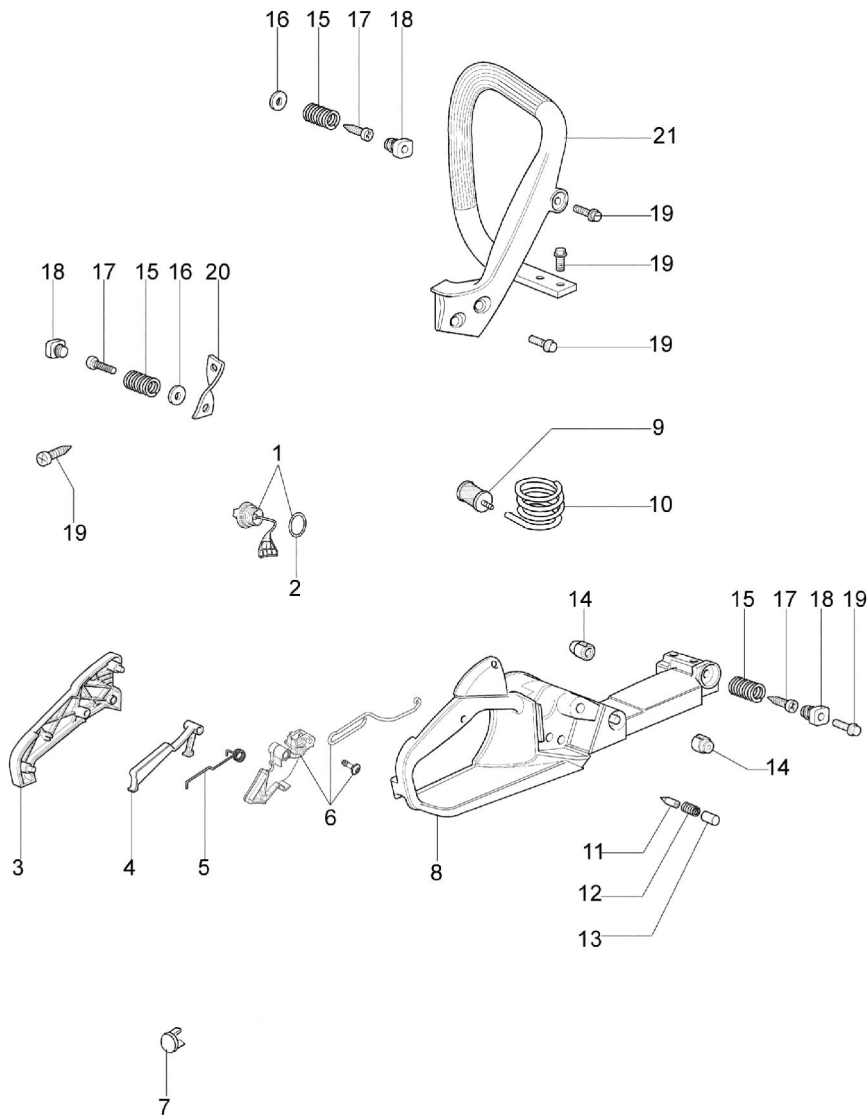

137 Chainsaw - Tank-handle

137 Chainsaw - Tank-handle

Ref.Nu	Qty	Part number	Description	Validity from	Validity till	Notes	Bulletin
1	1	50052005R	Tank cap				
2	1	3049025	O-ring				
3	1	50170024R	Cover				
4	1	50050096AR	Lever				
5	1	097000028R	Spring				
6	1	50170249A	Throttle lever kit				BT4-104-06/10
7	1	50050072	Cap				
8	1	50172007AR	Tank				
9	1	094600450R	Fuel filter				
10	1	50170152R	Hose				
11	1	094500577A	Valve				
12	1	094500575R	Spring				
13	1	50050071	Breather valve				
14	3	50010061R	AV-mount				
15	3	50050047AR	Spring				BT4-101-10/09
16	7	3918010R	Washer				
17	3	3960115R	Screw				
18	3	50170034R	Support				
19	7	3960099R	Screw				
20	1	50050123R	Strap				
21	1	50170026R	Handle