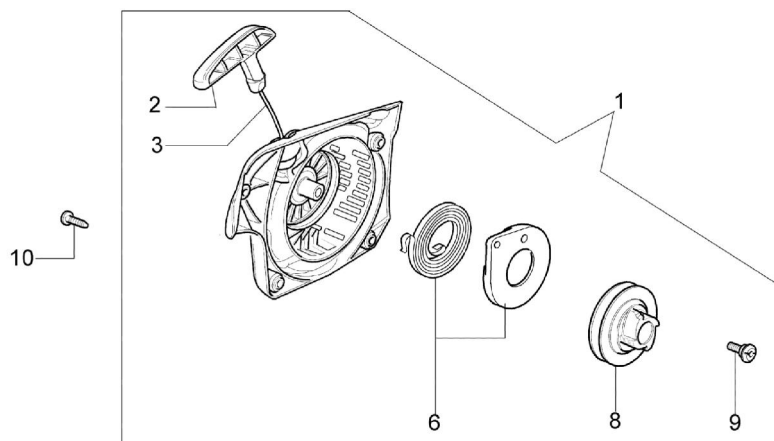

137 Chainsaw - Starter Assy

137 Chainsaw - Starter assy

Ref.Nu	Qty	Part number	Description	Validity from	Validity till	Notes	Bulletin
1	1	50172002R	Starter assy				
2	1	50170017R	Starter handle				
3	1	50070123R	Starter rope				
4	1	005000361	Washer				
5	1	3833080	Washer				
6	1	50050073R	Spring				
7	1	004000142	Nut				
8	1	50170050R	Starter pulley				
9	1	50160024	Screw				
10	4	3960115R	Screw				
11	2	3960075	Screw				
12	2	006000315R	Washer				
13	2	3916004R	Washer				
14	1	50170144CR	Ignition coil				
15	1	50170090R	Cable				
16	1	50072029	Pawl kit				
17	1	50170015R	Flywheel				
18	1	50050127	Spring				
19	1	50050126	Spark plug cap				
20	1	2304073	Wrench 13x19				
21	1	50182004	Labels set				

137 Chainsaw - Engine

137 Chainsaw - Engine

Ref.Nu	Qty	Part number	Description	Validity from	Validity till	Notes	Bulletin
1	1	50170010R	Manifold				
2	1	094600103	Band				
3	1	3055101	Spark plug				
4	1	50170031R	Gasket				
5	1	50170027R	Muffler				
6	3	3860117R	Screw				
7	2	003300015R	Piston ring				BT4-113-05/12
8	1	50110047R	Piston pin				BT4-113-05/12
9	2	004900061R	Ring				BT4-113-05/12
10	1	50110066A	Piston assy Ø38	matr. 0851075308			BT4-113-05/12
11	1	50182005A	Complete cylinder	matr. 0851075308			BT4-113-05/12
12	2	50110043R	Spacer				
13	1	50110044R	Bearing				
14	1	3050022R	Gasket				
15	1	094000006R	Bearing				
16	1	3050024R	Seal ring				
17	1	50050016R	Cover				
18	4	3801047	Screw				
19	1	50110045R	Crankshaft				