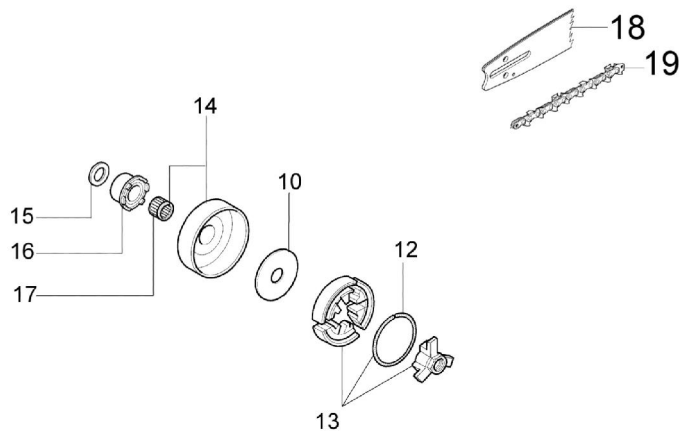

137 Chainsaw - Tank-handle

137 Chainsaw - Tank-handle

Ref.Nu	Qty	Part number	Description	Validity from	Validity till	Notes	Bulletin
1	1	50052005R	Tank cap				
2	1	3049025	O-ring				
3	1	50170024R	Cover				
4	1	50050096AR	Lever				
5	1	097000028R	Spring				
6	1	50170249A	Throttle lever kit				BT4-104-06/10
7	1	50050072	Cap				
8	1	50172007AR	Tank				
9	1	094600450R	Fuel filter				
10	1	50170152R	Hose				
11	1	094500577A	Valve				
12	1	094500575R	Spring				
13	1	50050071	Breather valve				
14	3	50010061R	AV-mount				
15	3	50050047AR	Spring				BT4-101-10/09
16	7	3918010R	Washer				
17	3	3960115R	Screw				
18	3	50170034R	Support				
19	7	3960099R	Screw				
20	1	50050123R	Strap				
21	1	50170026R	Handle				

137 Chainsaw - Clutch-brake

137 Chainsaw - Clutch-brake

Ref.Nu	Qty	Part number	Description	Validity from	Validity till	Notes	Bulletin
1	1	50170129R	Chain cover assy				
2	1	50170040R	Guard				
3	1	095000219R	Spring				
4	1	50010088AR	Spring				
5	1	3960070AR	Screw				
6	1	50050125R	Plate				
7	1	50050039R	Brake band				
8	1	097000146	Lever				
9	1	50050064R	Pin				
10	1	004000352	Washer				
11	2	50010148R	Nut				
12	1	094500029	Spring				
13	1	094000129AR	Clutch				
14	1	50050136A	Chain sprocket 3/8				
15	1	004400285	Washer				
16	1	50050025	Worm gear 3/8				
17	1	50030372	Bearing				
18	1	50030233R	Bar 12" - cm 30				
18	1	50030212R	Bar 14" - cm 35				
19	1	50030235R	Chain .3/8 x .050 (1.3mm) - 45 links				
19	1	50030191R	Chain .3/8 x .050 (1.3mm) - 52 links				