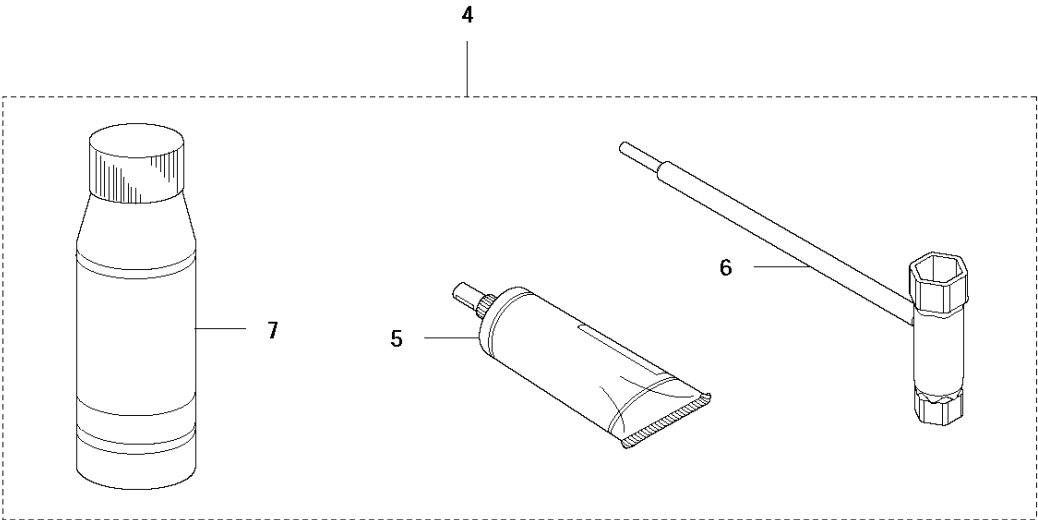

# SPARE PARTS LIST

HEDGE TRIMMERS/POLE HEDGE  
TRIMMERS

122 HD60

**N** 122HD60  
ACCESSORIES