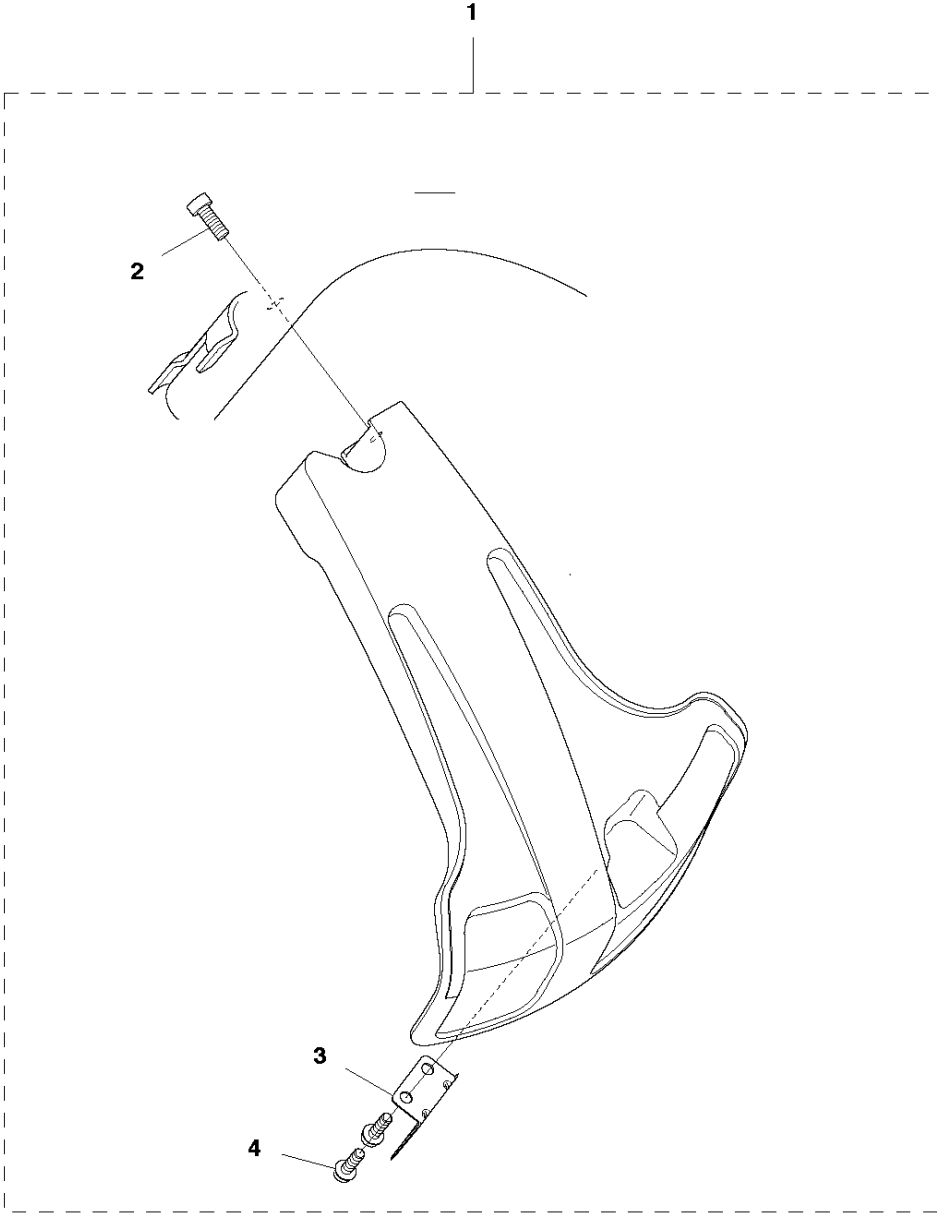

# SPARE PARTS LIST

TRIMMERS/EDGERS

122 C 966 77 97-01, 966 71 27-01

**M** 122C  
ACCESSORIES